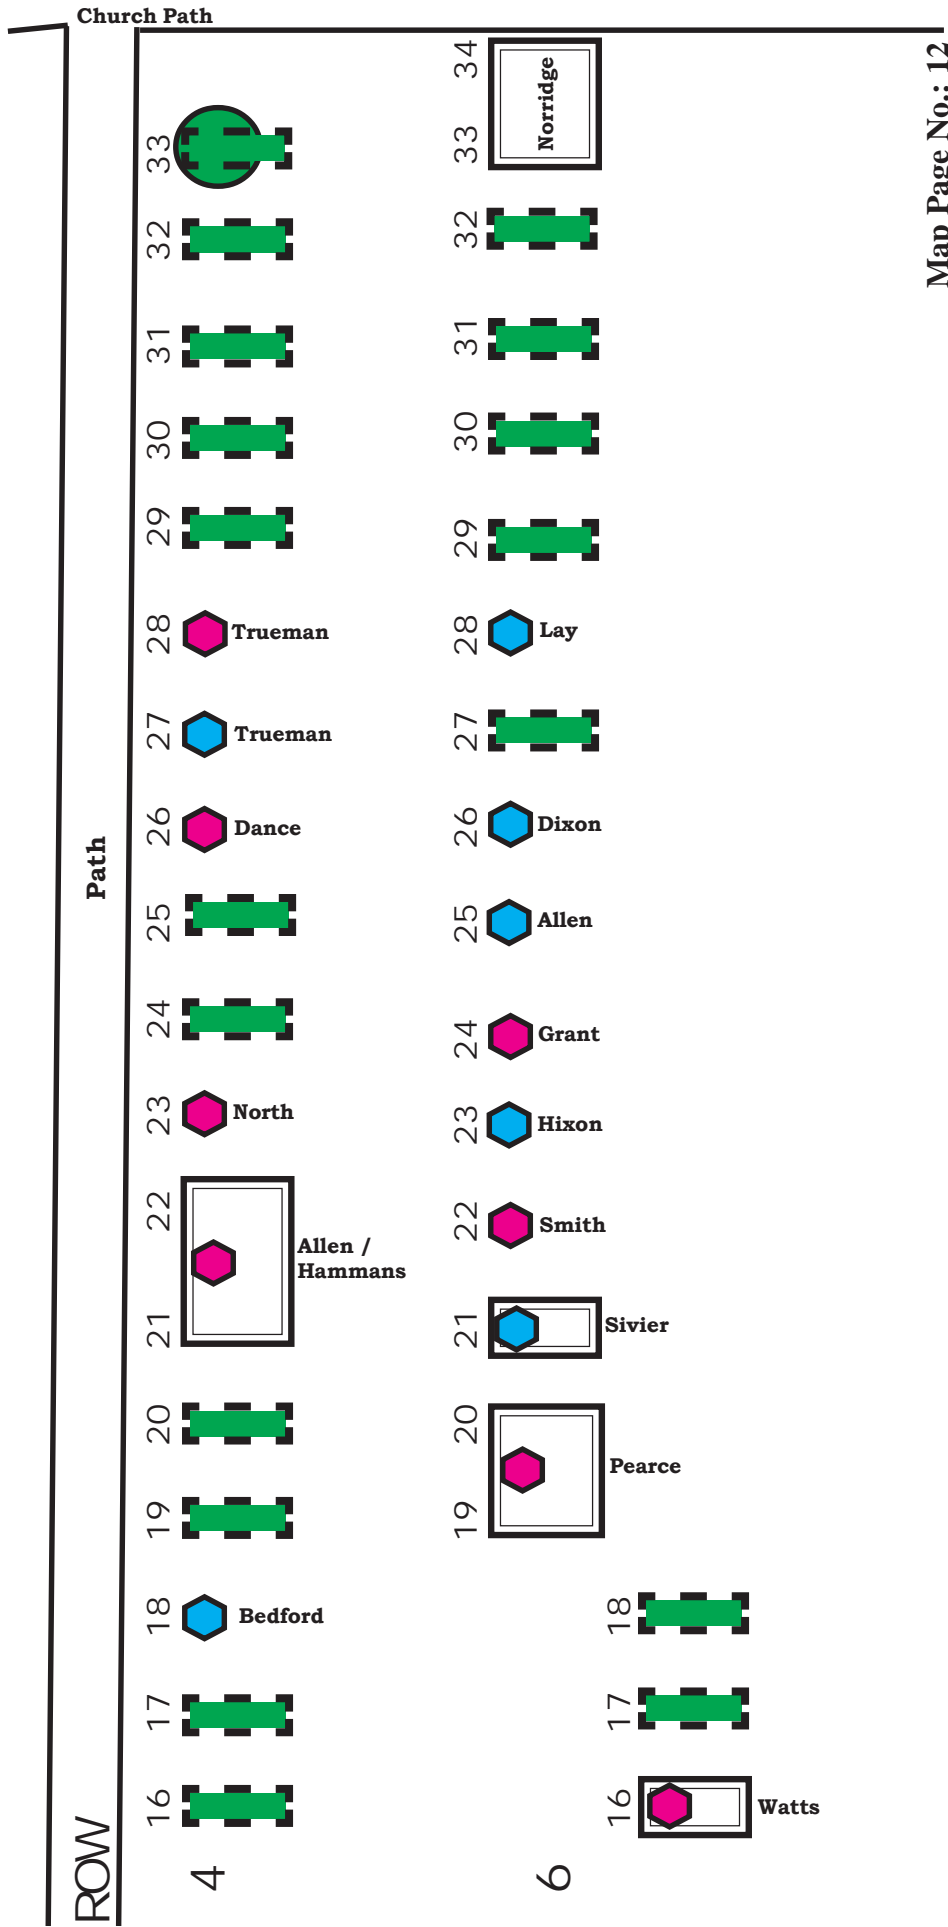

St. MARY'S CHURCH, ABBOTTS ANN

EAST AREA ROWS 1 to 3

NORTH AREA

St. MARY'S CHURCH, ABBOTTS ANN EAST AREA - ROWS 4 to 6, GRAVES 16 to 34 (NORTH)

St. MARY'S CHURCH, ABBOTTS ANN

EAST AREA - ROWS 7 to 9, GRAVES 1 to 19 (SOUTH)

SEE NEXT PAGE FOR THE
REMAINING GRAVES IN THESE ROWS

ROW 9A

ROW 9B

St. MARY'S CHURCH, ABBOTTS ANN

EAST AREA - ROWS 7 to 9, GRAVES 20 to 42 (NORTH)

CHURCH PATH

ROW	20	21	22	23	24	25	26	27	28	29	30	31	32	33	34	35	36	37	38	39	40	41	42
7	Bailey					? (Wooden Cross)	Young																
8	Dalton	Foster				Downton	Chandler											'Little Lenny' ? (4 years old)					
ROW 9A										Grainger		Butcher											
9																							
ROW 9B			Day																				

SEE THE NEXT PAGE FOR THE

REMAINING GRAVES IN THESE ROWS

St. MARY'S CHURCH, ABBOTTS ANN - EAST AREA - ROWS 10 to 14, GRAVES 1 to 20

ROW	GRAVE 1	GRAVE 2	GRAVE 3	GRAVE 4	GRAVE 5	GRAVE 6	GRAVE 7	GRAVE 8	GRAVE 9	GRAVE 10	GRAVE 11	GRAVE 12	GRAVE 13	GRAVE 14	GRAVE 15	GRAVE 16	GRAVE 17	GRAVE 18	GRAVE 19	GRAVE 20
10	Whitmarsh	Whatley	Nicholson																	
11	Simpson	Collins	Sweet	Path	Pitt	Wilkins			Shepard		Sherwood ? (Wooden Cross)					Redman				
12		Robinson	Kingston														Lanfear			
13	Kirby	Whatley		Welch (Fallen headstone)	Phillips			Collins		Blake								Cornick		
14		Newland			Brown				Reeves	Wheble									Dear	

WALL

ROW

10

11

12

13

14

St. MARY'S CHURCH, ABBOTTS ANN - EAST AREA - ROWS 10 to 14, GRAVES 21 to 43