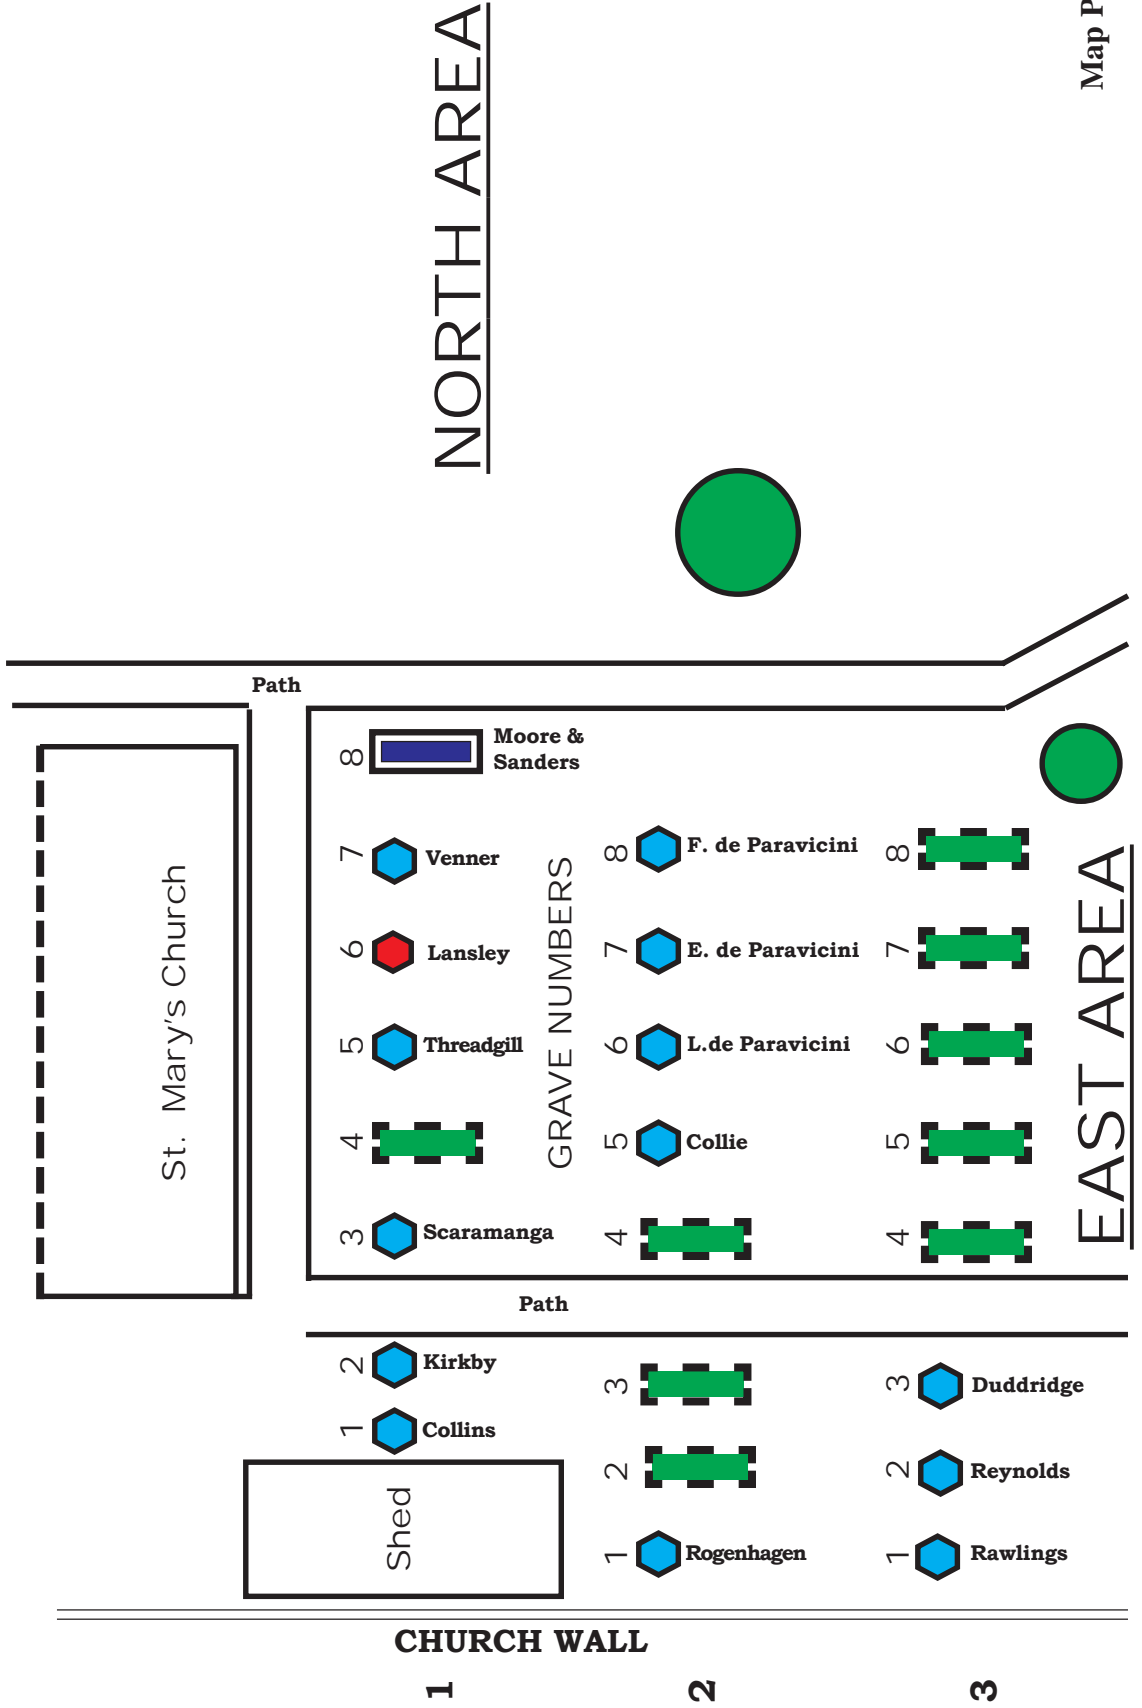

St. MARY'S CHURCH, ABBOTTS ANN

EAST AREA ROWS 1 to 3

NORTH AREA

St. MARY'S CHURCH, ABBOTTS ANN EAST AREA - ROWS 4 to 6, GRAVES 16 to 34 (NORTH)

St. MARY'S CHURCH, ABBOTTS ANN

EAST AREA - ROWS 7 to 9, GRAVES 1 to 19 (SOUTH)

SEE NEXT PAGE FOR THE
REMAINING GRAVES IN THESE ROWS

ROW 9A

ROW 9B

St. MARY'S CHURCH, ABBOTTS ANN

EAST AREA - ROWS 7 to 9, GRAVES 20 to 42 (NORTH)

CHURCH PATH

ROW	20	21	22	23	24	25	26	27	28	29	30	31	32	33	34	35	36	37	38	39	40	41	42
7	Bailey					? (Wooden Cross)	Young																
8	Dalton	Foster				Downton	Chandler											'Little Lenny' ? (4 years old)					
ROW 9A										Grainger		Butcher											
9																							
ROW 9B			Day																				

SEE THE NEXT PAGE FOR THE

REMAINING GRAVES IN THESE ROWS

St. MARY'S CHURCH, ABBOTTS ANN - EAST AREA - ROWS 10 to 14, GRAVES 1 to 20

ROW	GRAVE 1	GRAVE 2	GRAVE 3	GRAVE 4	GRAVE 5	GRAVE 6	GRAVE 7	GRAVE 8	GRAVE 9	GRAVE 10	GRAVE 11	GRAVE 12	GRAVE 13	GRAVE 14	GRAVE 15	GRAVE 16	GRAVE 17	GRAVE 18	GRAVE 19	GRAVE 20
10	Whitmarsh	Whatley	Nicholson																	
11	Simpson	Collins	Sweet	Path	Pitt	Wilkins			Shepard		Sherwood ? (Wooden Cross)					Redman				
12		Robinson	Kingston														Lanfear			
13	Kirby	Whatley		Welch (Fallen headstone)	Phillips			Collins		Blake								Cornick		
14		Newland			Brown				Reeves	Wheble									Dear	

WALL

ROW

10

11

12

13

14

St. MARY'S CHURCH, ABBOTTS ANN - EAST AREA - ROWS 10 to 14, GRAVES 21 to 43