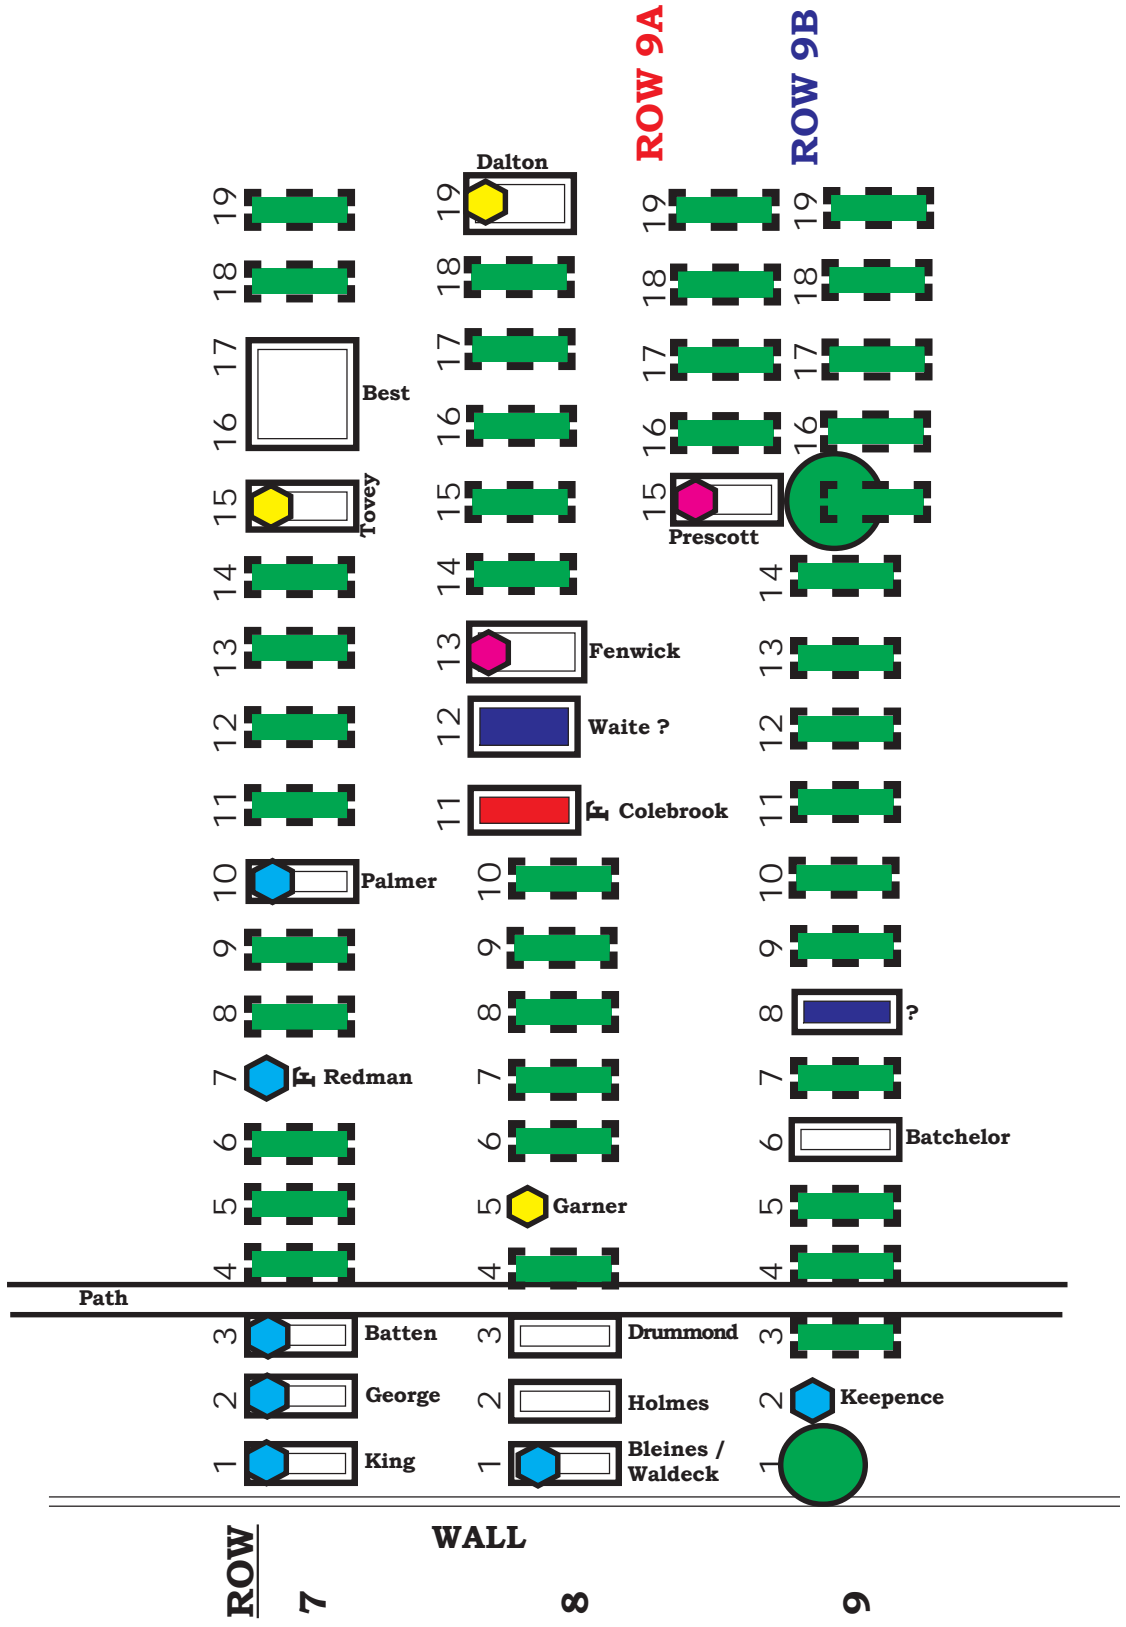

St. MARY'S CHURCH, ABBOTTS ANN

EAST AREA ROWS 1 to 3

NORTH AREA

St. MARY'S CHURCH, ABBOTTS ANN EAST AREA - ROWS 4 to 6, GRAVES 16 to 34 (NORTH)

St. MARY'S CHURCH, ABBOTTS ANN

EAST AREA - ROWS 7 to 9, GRAVES 1 to 19 (SOUTH)

SEE NEXT PAGE FOR THE
REMAINING GRAVES IN THESE ROWS

ROW 9A

ROW 9B

St. MARY'S CHURCH, ABBOTTS ANN

EAST AREA - ROWS 7 to 9, GRAVES 20 to 42 (NORTH)

CHURCH PATH

ROW	20	21	22	23	24	25	26	27	28	29	30	31	32	33	34	35	36	37	38	39	40	41	42
7	Bailey					? (Wooden Cross)	Young																
8	Dalton	Foster				Downton	Chandler											'Little Lenny' ? (4 years old)					
ROW 9A										Grainger		Butcher											
9																							
ROW 9B			Day																				

SEE THE NEXT PAGE FOR THE

REMAINING GRAVES IN THESE ROWS

St. MARY'S CHURCH, ABBOTTS ANN - EAST AREA - ROWS 10 to 14, GRAVES 1 to 20

ROW	GRAVE 1	GRAVE 2	GRAVE 3	GRAVE 4	GRAVE 5	GRAVE 6	GRAVE 7	GRAVE 8	GRAVE 9	GRAVE 10	GRAVE 11	GRAVE 12	GRAVE 13	GRAVE 14	GRAVE 15	GRAVE 16	GRAVE 17	GRAVE 18	GRAVE 19	GRAVE 20
10	Whitmarsh	Whatley	Nicholson																	
11	Simpson	Collins	Sweet	Path	Pitt	Wilkins			Shepard		Sherwood ? (Wooden Cross)					Redman				
12		Robinson	Kingston														Lanfear			
13	Kirby	Whatley		Welch (Fallen headstone)	Phillips			Collins		Blake								Cornick		
14		Newland			Brown				Reeves	Wheble									Dear	

ROW

ROW	GRAVE 21	GRAVE 22	GRAVE 23	GRAVE 24	GRAVE 25	GRAVE 26	GRAVE 27	GRAVE 28	GRAVE 29	GRAVE 30	GRAVE 31	GRAVE 32	GRAVE 33	GRAVE 34	GRAVE 35	GRAVE 36	GRAVE 37	GRAVE 38	GRAVE 39	GRAVE 40	GRAVE 41	GRAVE 42	GRAVE 43	
10																								
11				 																				
12																								
13																								
14																								