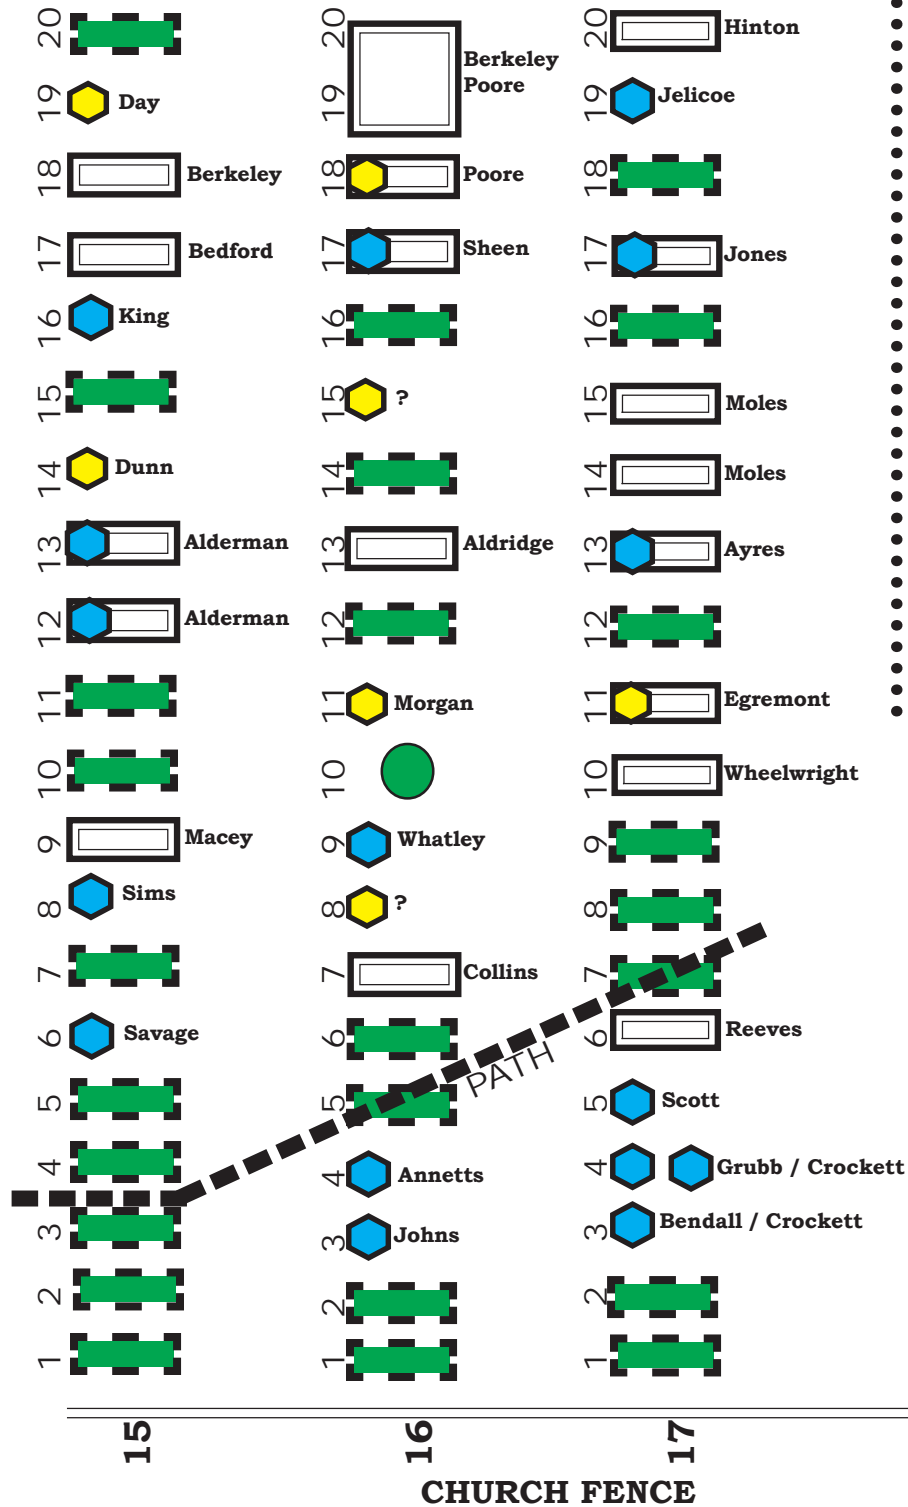

St. MARY'S CHURCH, ABBOTTS ANN - EAST AREA - ROWS 10 to 14, GRAVES 21 to 43

ROW

ROW	GRAVE 21	GRAVE 22	GRAVE 23	GRAVE 24	GRAVE 25	GRAVE 26	GRAVE 27	GRAVE 28	GRAVE 29	GRAVE 30	GRAVE 31	GRAVE 32	GRAVE 33	GRAVE 34	GRAVE 35	GRAVE 36	GRAVE 37	GRAVE 38	GRAVE 39	GRAVE 40	GRAVE 41	GRAVE 42	GRAVE 43	
10																								
11				 																				
12																								
13																								
14																								

St. MARY'S CHURCH, ABBOTTS ANN

EAST AREA

ROWS 15 to 17 (SOUTH)

SEE THE NEXT PAGE FOR THE REMAINING GRAVES IN THESE ROWS

PARISH COUNCIL BURIAL GROUND
(ROWS 18 ONWARDS)