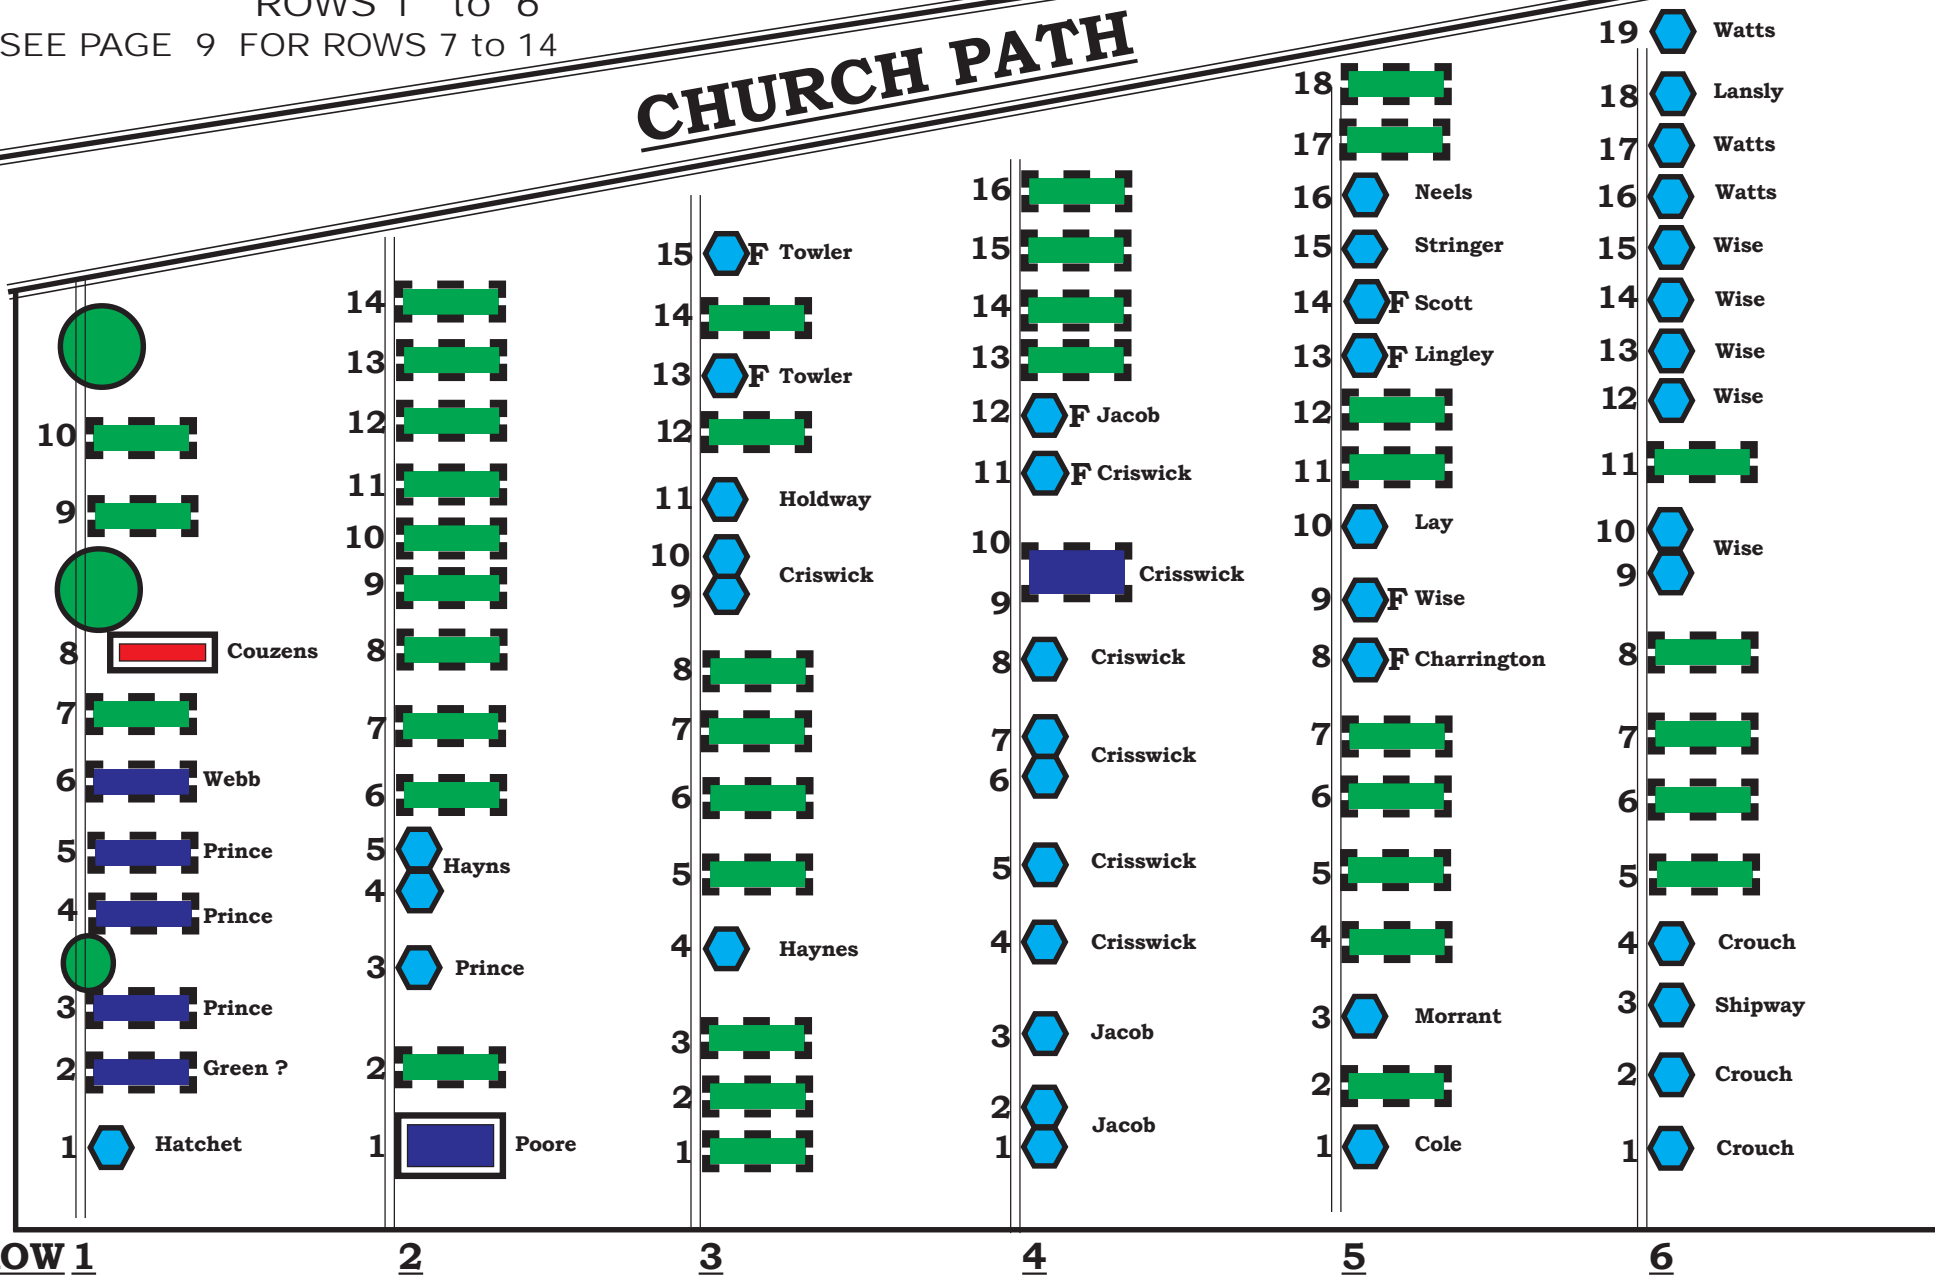

ROWS 1 to 6
SEE PAGE 9 FOR ROWS 7 to 14

CHURCH PATH

ROW 1

2

3

4

5

6

War Memorials

Map Page No.: 8

St. MARY'S CHURCH, ABBOTTS ANN

GRAVEYARD - NORTH AREA (D)