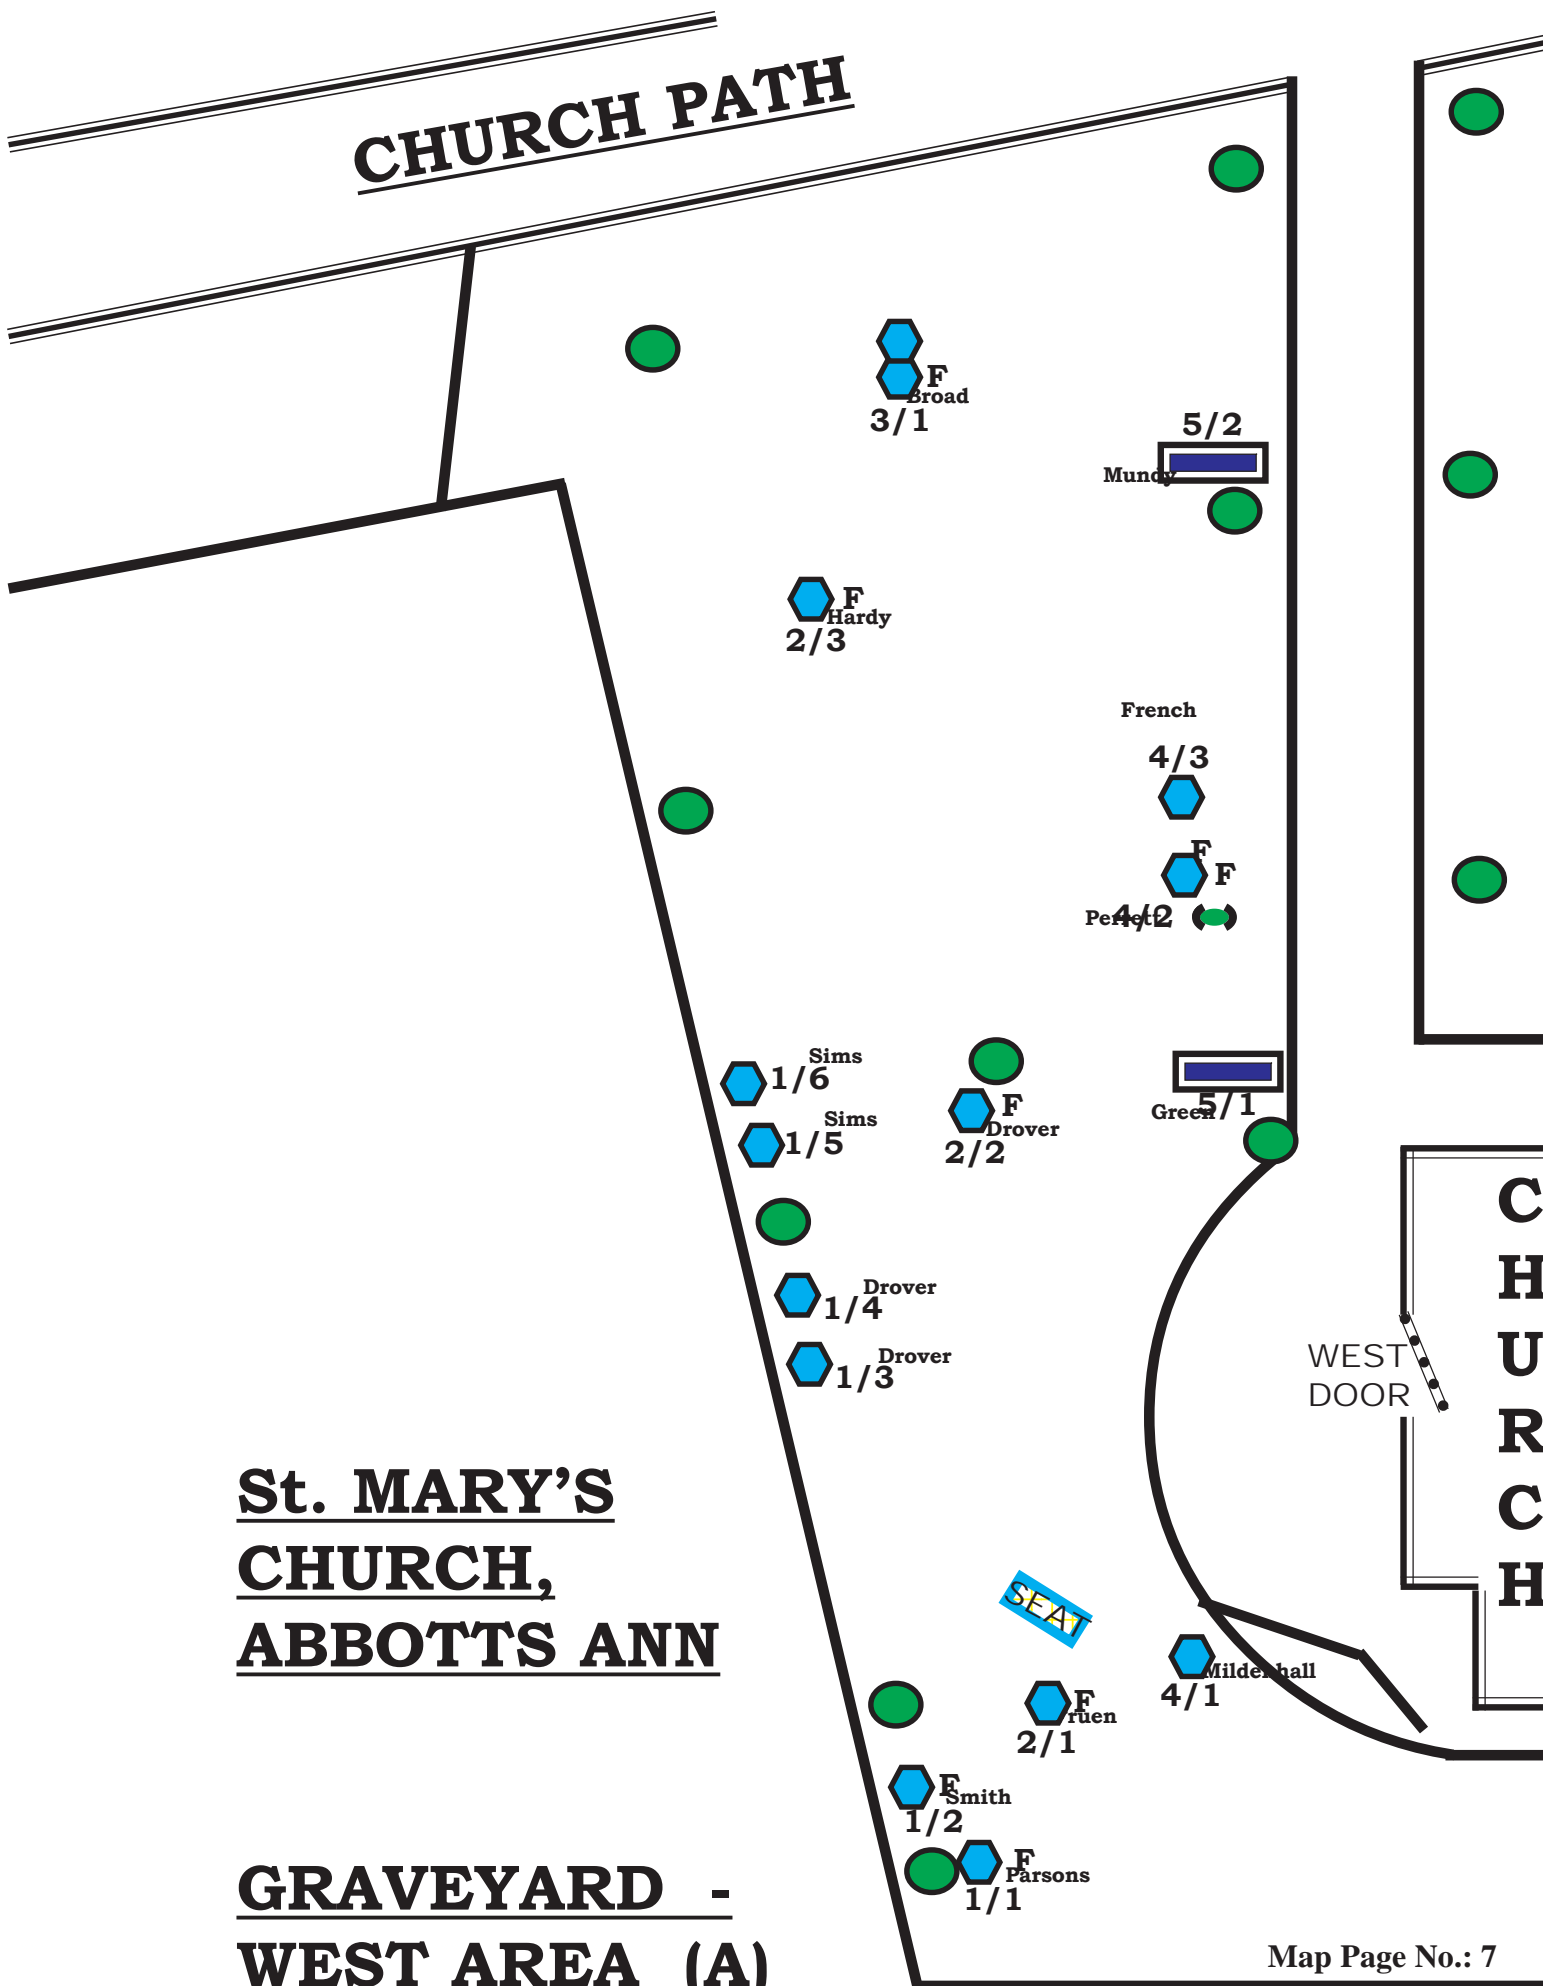

CHURCH PATH

**St. MARY'S
CHURCH,
ABBOTTS ANN**

**GRAVEYARD -
WEST AREA (A)**

**C
H
U
R
C
H**

WEST
DOOR